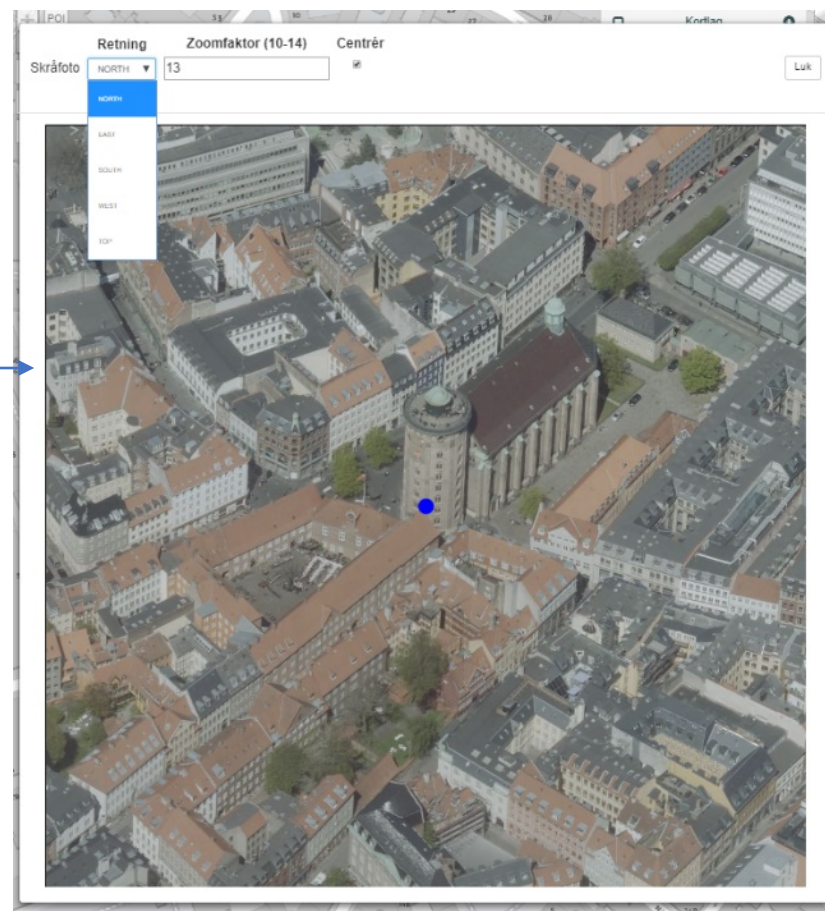

Vis Skråfoto