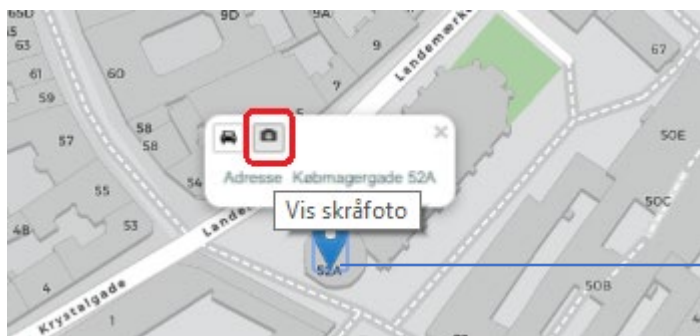

Vis Skråfoto